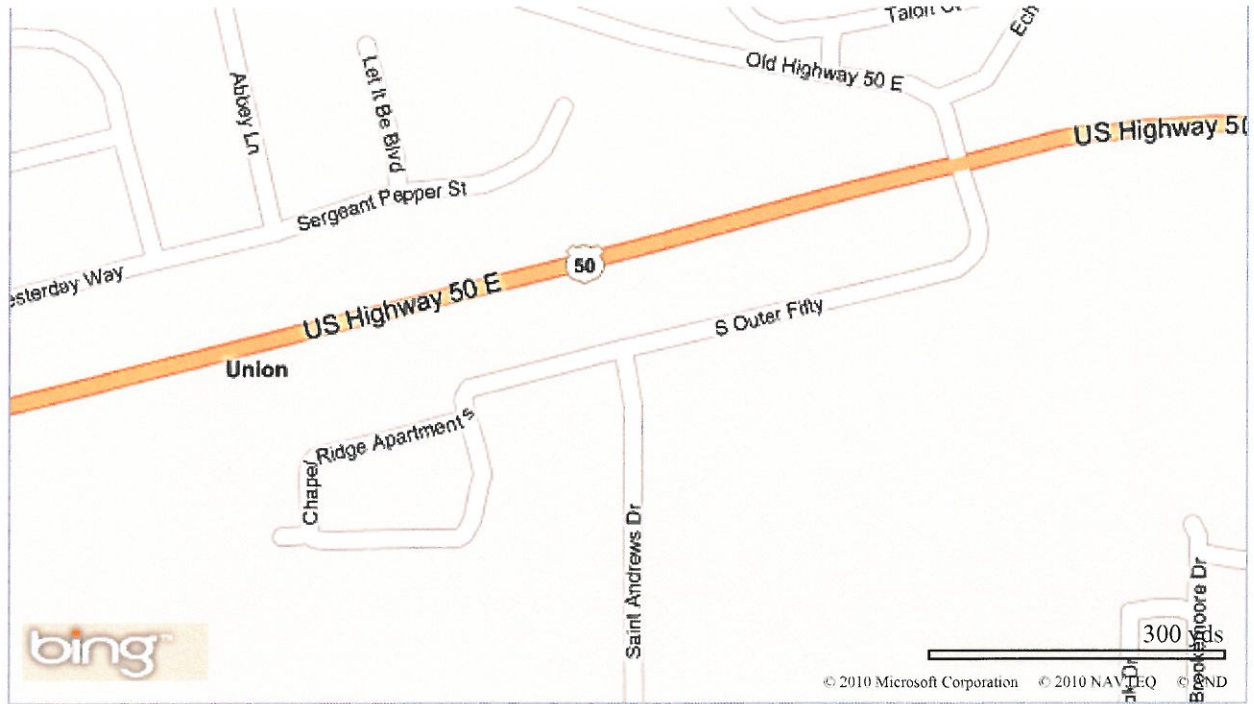

Hassan Jadali — (314) 862-7100
Tiffany Wieggers — (314) 236-5471

Land For Sale

S. Outer Hwy 50 Rd. & St. Andrews Dr.

S. Outer Hwy 50 Rd. & St. Andrews Dr., Union, MO 63084

Price: **\$1,773,000**
 Lot Size: **0 AC**
 Property Type: Land
 Property Sub-type: Commercial/ Other (land)

Description

Zoned B-2 Business District. Ready for development. Close proximity to amenities.
 Corner of S. Outer Hwy 50 Rd. & St. Andrews Dr.

Map of S. Outer Hwy 50 Rd. & St. Andrews Dr., Union, MO 63084 (Franklin County)